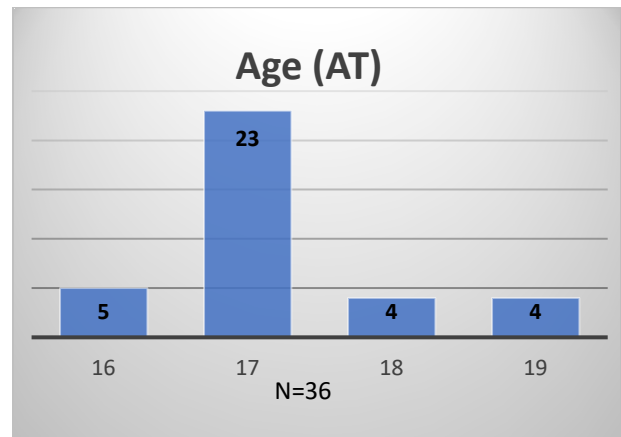

Daily Data Dashboard – May 19, 2023

Demographics for JTDC Population

Friday Morning Midnight Count

Total # of probation Involved youth¹: 1,205

¹ Probation Active: Any youth who is pending sentencing with an active social history, has been formally placed on probation or supervision with Cook County Juvenile Probation on the date of the report.

*Age, Gender and Race for Criminal Court population (N=1) is not represented in this report.

Data sources: cFive Supervisor – Probation Population and RMIS – JTDC Population

Daily Data Dashboard – May 19, 2023
Demographics for JTDC Population
Friday Morning Midnight Count