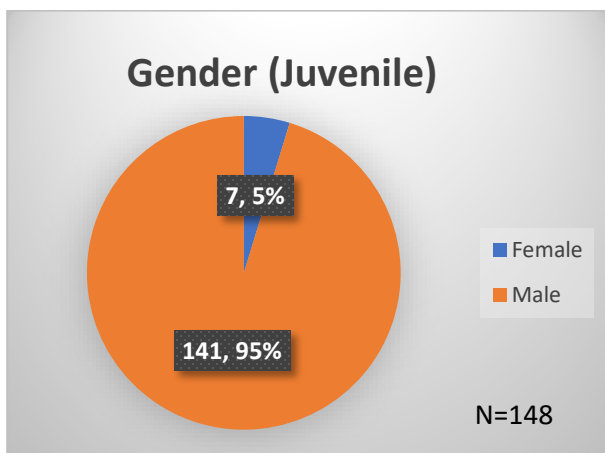

Daily Data Dashboard – May 19, 2023

Demographics for JTDC Population

Friday Morning Midnight Count

Total # of probation Involved youth¹: 1,205

¹ Probation Active: Any youth who is pending sentencing with an active social history, has been formally placed on probation or supervision with Cook County Juvenile Probation on the date of the report.

*Age, Gender and Race for Criminal Court population (N=1) is not represented in this report.

Data sources: cFive Supervisor – Probation Population and RMIS – JTDC Population

Daily Data Dashboard – May 19, 2023
Demographics for JTDC Population
Friday Morning Midnight Count