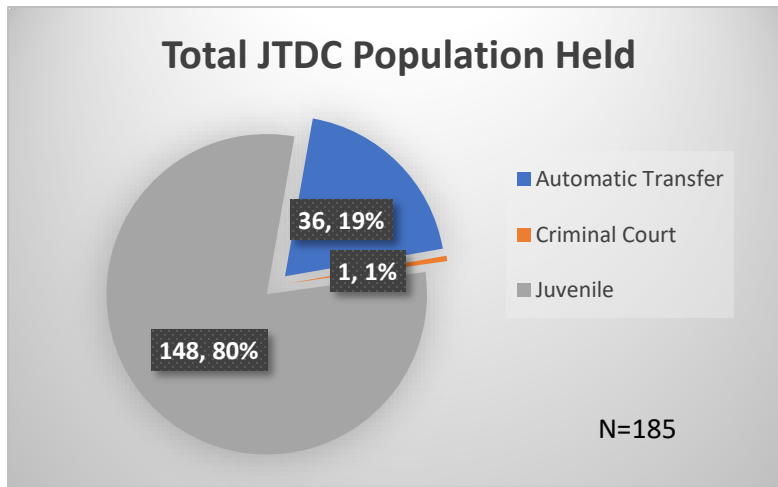

Daily Data Dashboard – May 19, 2023

Demographics for JTDC Population

Friday Morning Midnight Count

Total # of probation Involved youth¹: 1,205

¹ Probation Active: Any youth who is pending sentencing with an active social history, has been formally placed on probation or supervision with Cook County Juvenile Probation on the date of the report.

*Age, Gender and Race for Criminal Court population (N=1) is not represented in this report.

Data sources: cFive Supervisor – Probation Population and RMIS – JTDC Population

Daily Data Dashboard – May 19, 2023
Demographics for JTDC Population
Friday Morning Midnight Count