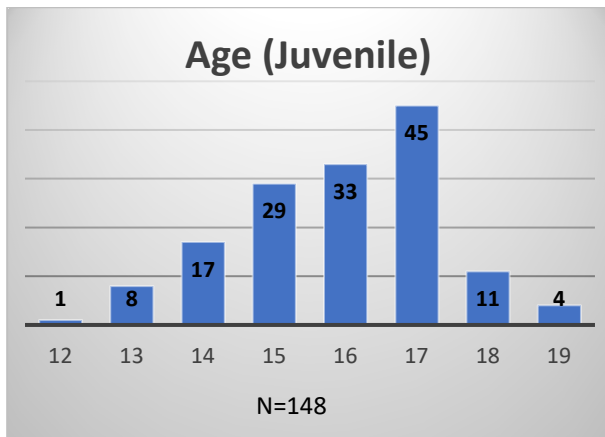

Daily Data Dashboard – May 19, 2023

Demographics for JTDC Population

Friday Morning Midnight Count

Total # of probation Involved youth¹: 1,205

¹ Probation Active: Any youth who is pending sentencing with an active social history, has been formally placed on probation or supervision with Cook County Juvenile Probation on the date of the report.

*Age, Gender and Race for Criminal Court population (N=1) is not represented in this report.

Data sources: cFive Supervisor – Probation Population and RMIS – JTDC Population

Daily Data Dashboard – May 19, 2023
Demographics for JTDC Population
Friday Morning Midnight Count