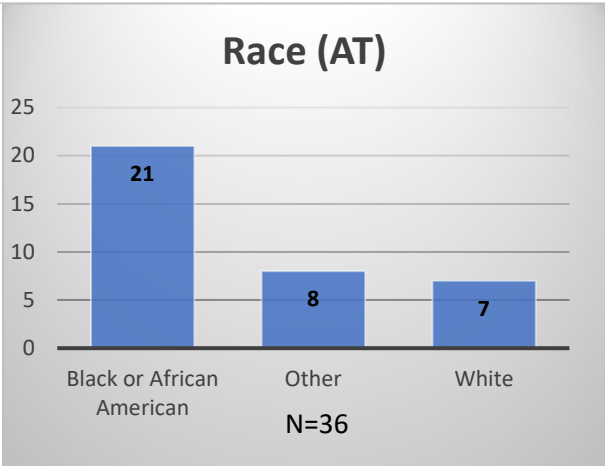

Daily Data Dashboard – May 19, 2023

Demographics for JTDC Population

Friday Morning Midnight Count

Total # of probation Involved youth¹: 1,205

¹ Probation Active: Any youth who is pending sentencing with an active social history, has been formally placed on probation or supervision with Cook County Juvenile Probation on the date of the report.

*Age, Gender and Race for Criminal Court population (N=1) is not represented in this report.

Data sources: cFive Supervisor – Probation Population and RMIS – JTDC Population

Daily Data Dashboard – May 19, 2023
Demographics for JTDC Population
Friday Morning Midnight Count