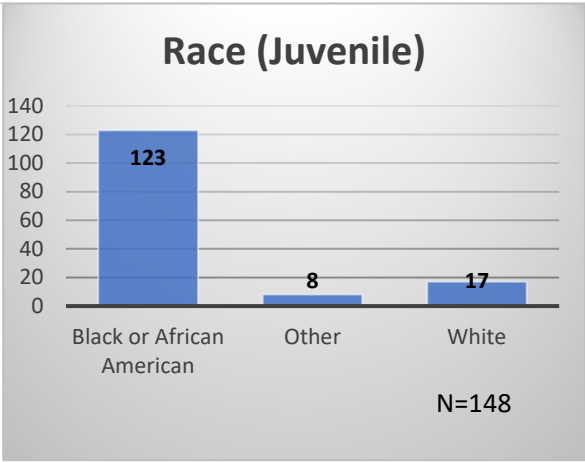

Daily Data Dashboard – May 19, 2023

Demographics for JTDC Population

Friday Morning Midnight Count

Total # of probation Involved youth¹: 1,205

¹ Probation Active: Any youth who is pending sentencing with an active social history, has been formally placed on probation or supervision with Cook County Juvenile Probation on the date of the report.

*Age, Gender and Race for Criminal Court population (N=1) is not represented in this report.

Data sources: cFive Supervisor – Probation Population and RMIS – JTDC Population

Daily Data Dashboard – May 19, 2023
Demographics for JTDC Population
Friday Morning Midnight Count