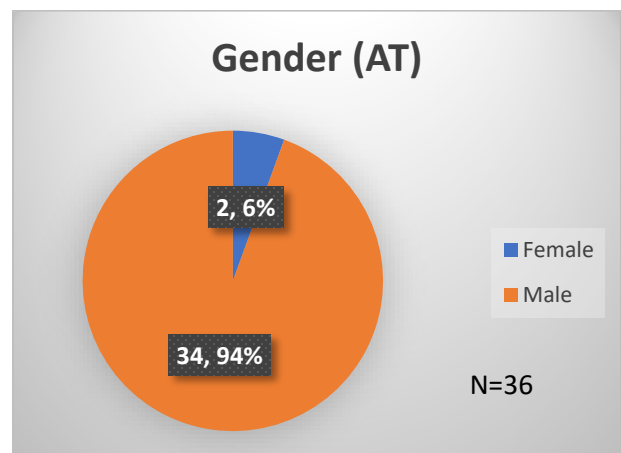

Daily Data Dashboard – May 19, 2023

Demographics for JTDC Population

Friday Morning Midnight Count

Total # of probation Involved youth¹: 1,205

¹ Probation Active: Any youth who is pending sentencing with an active social history, has been formally placed on probation or supervision with Cook County Juvenile Probation on the date of the report.

*Age, Gender and Race for Criminal Court population (N=1) is not represented in this report.

Data sources: cFive Supervisor – Probation Population and RMIS – JTDC Population

Daily Data Dashboard – May 19, 2023
Demographics for JTDC Population
Friday Morning Midnight Count